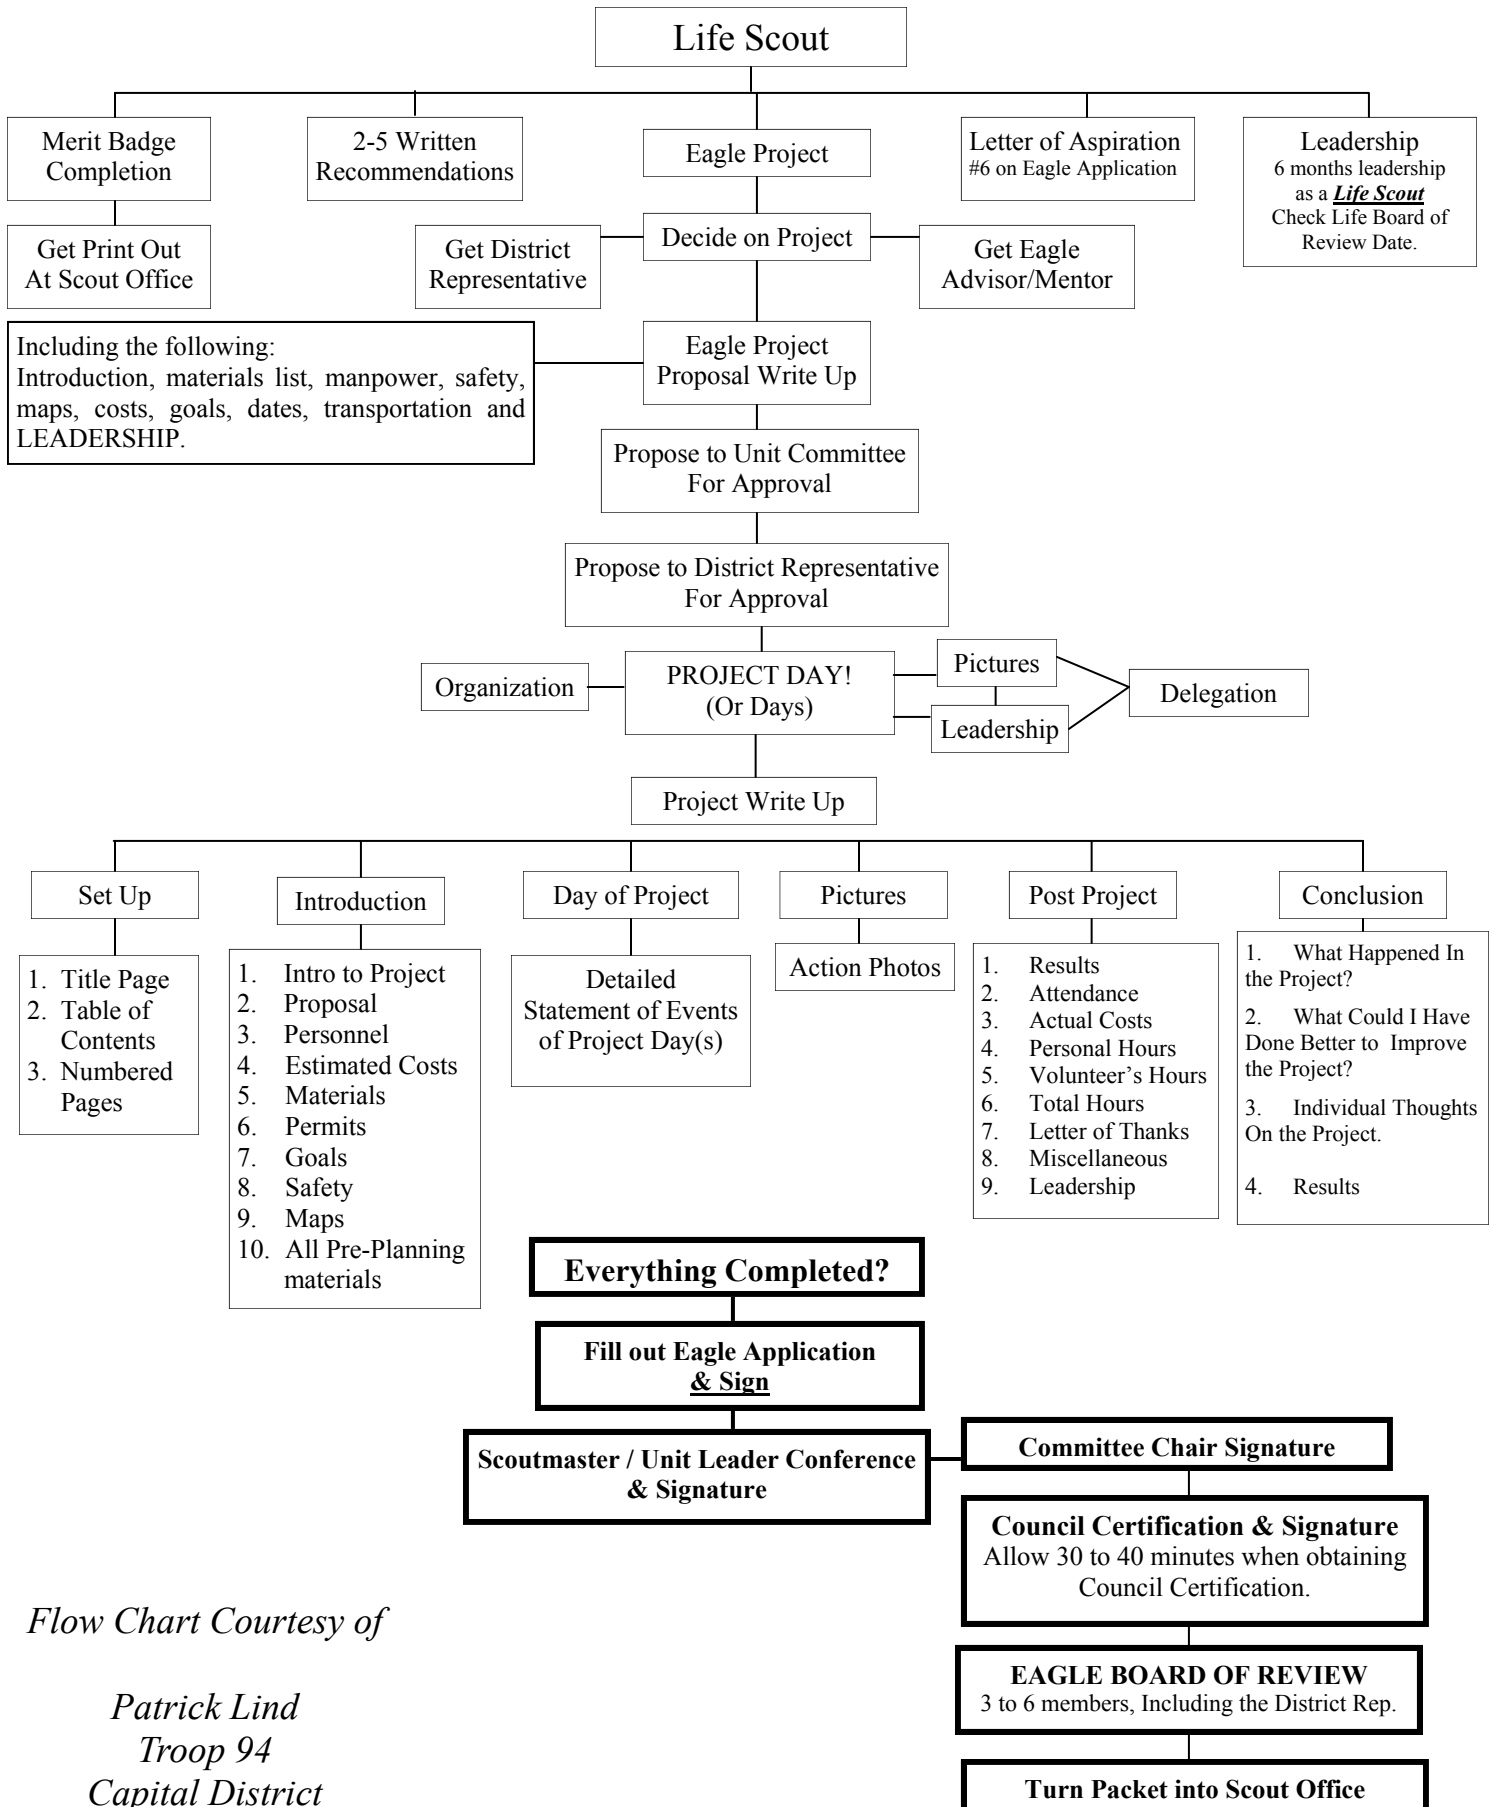

Life to Eagle Flow Chart

Flow Chart Courtesy of

Patrick Lind
Troop 94
Capital District