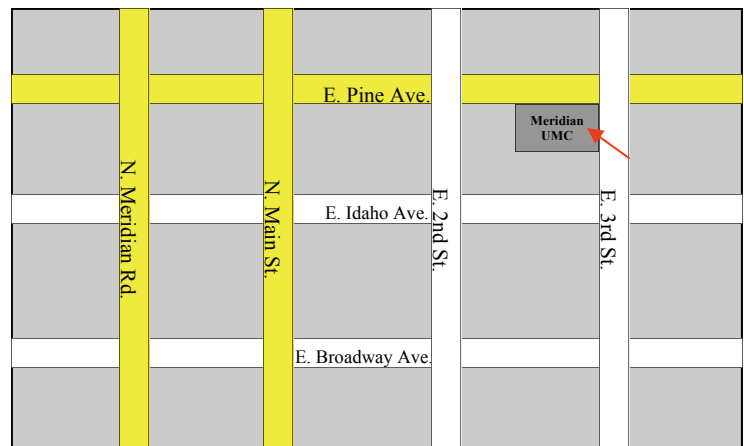

Name _____ Unit _____

Phone _____ Email _____

Address _____ City _____ State _____ Zip _____